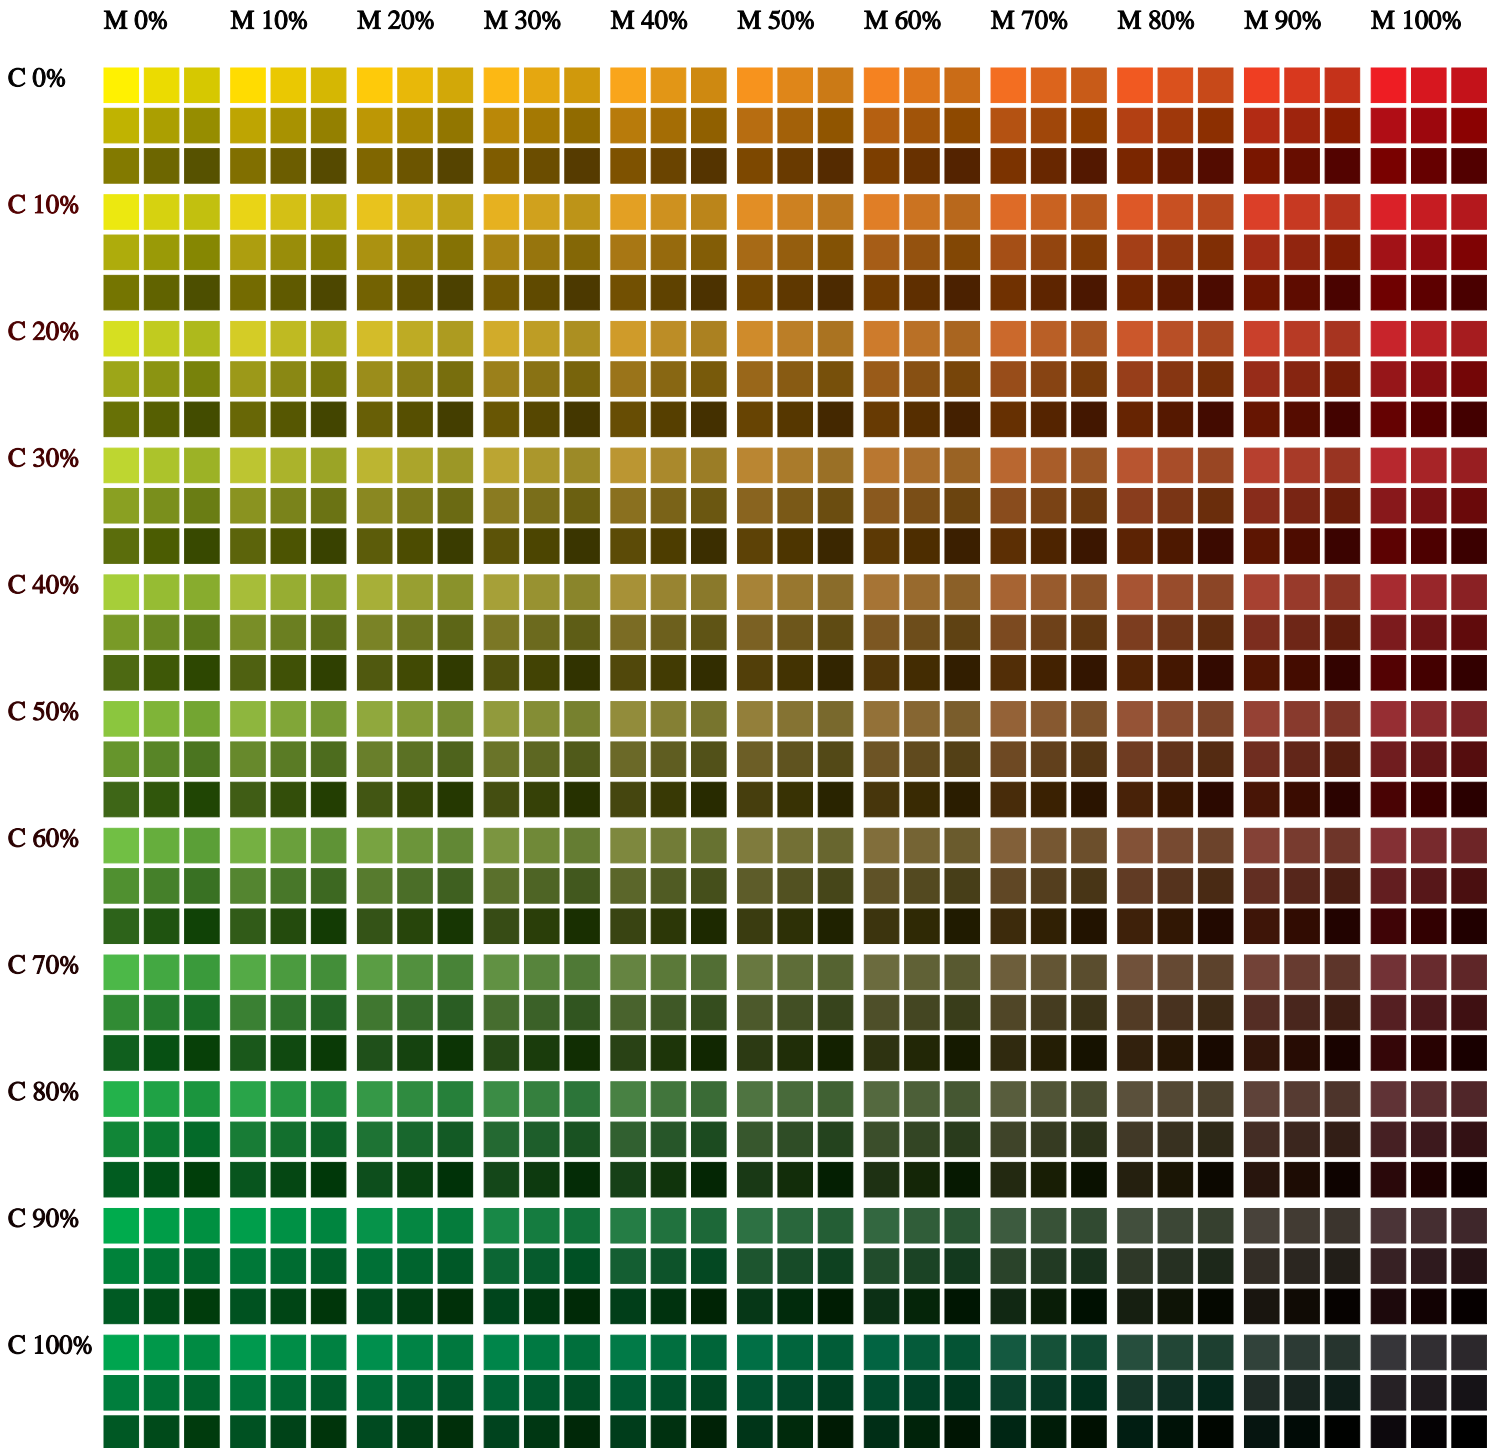

# CMYK Colors For Yellow 70%

Squares are increasing black levels, 0% to 90%

# CMYK Colors For Yellow 80%

Squares are increasing black levels, 0% to 90%

# CMYK Colors For Yellow 90%

Squares are increasing black levels, 0% to 90%

# CMYK Colors For Yellow 100%

Squares are increasing black levels, 0% to 90%