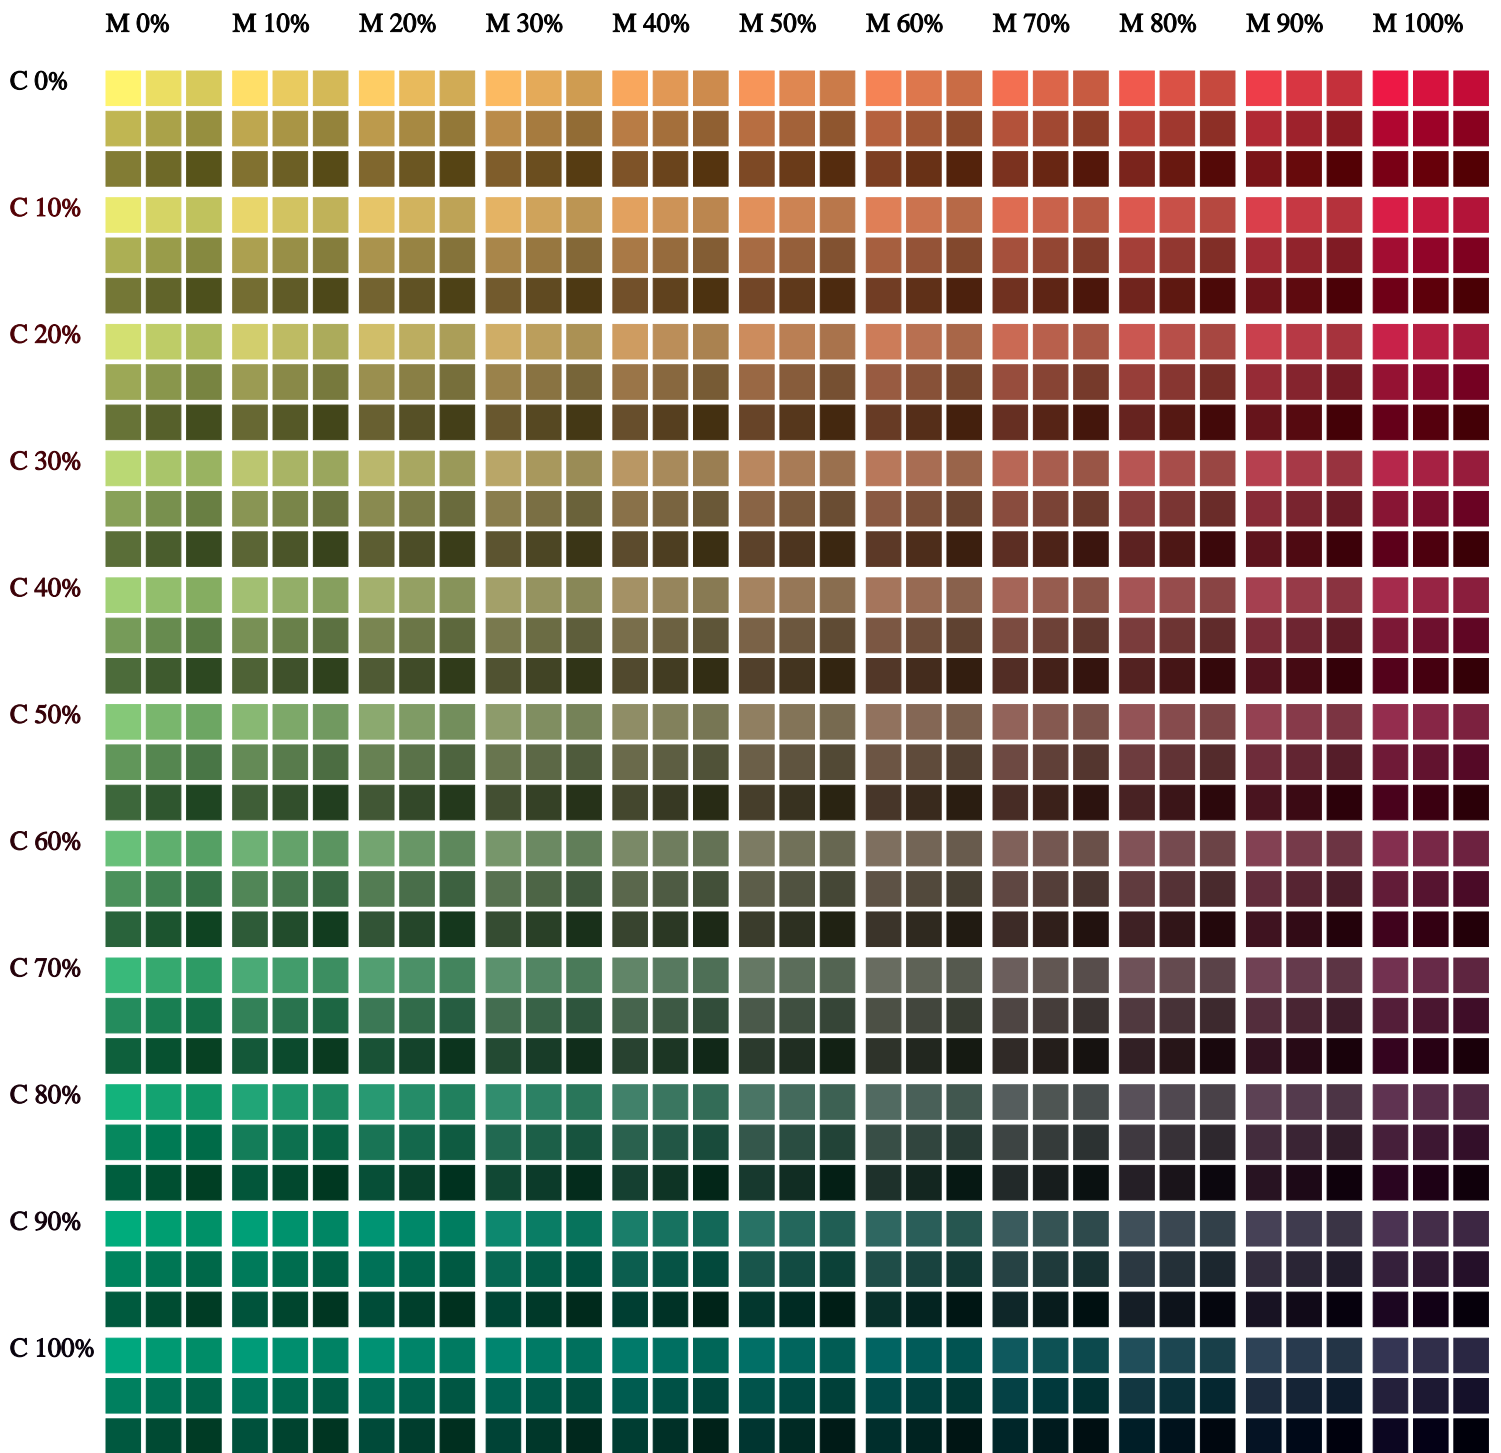

# CMYK Colors For Yellow 40%

Squares are increasing black levels, 0% to 90%

# CMYK Colors For Yellow 50%

Squares are increasing black levels, 0% to 90%

# CMYK Colors For Yellow 60%

Squares are increasing black levels, 0% to 90%

# CMYK Colors For Yellow 70%

Squares are increasing black levels, 0% to 90%