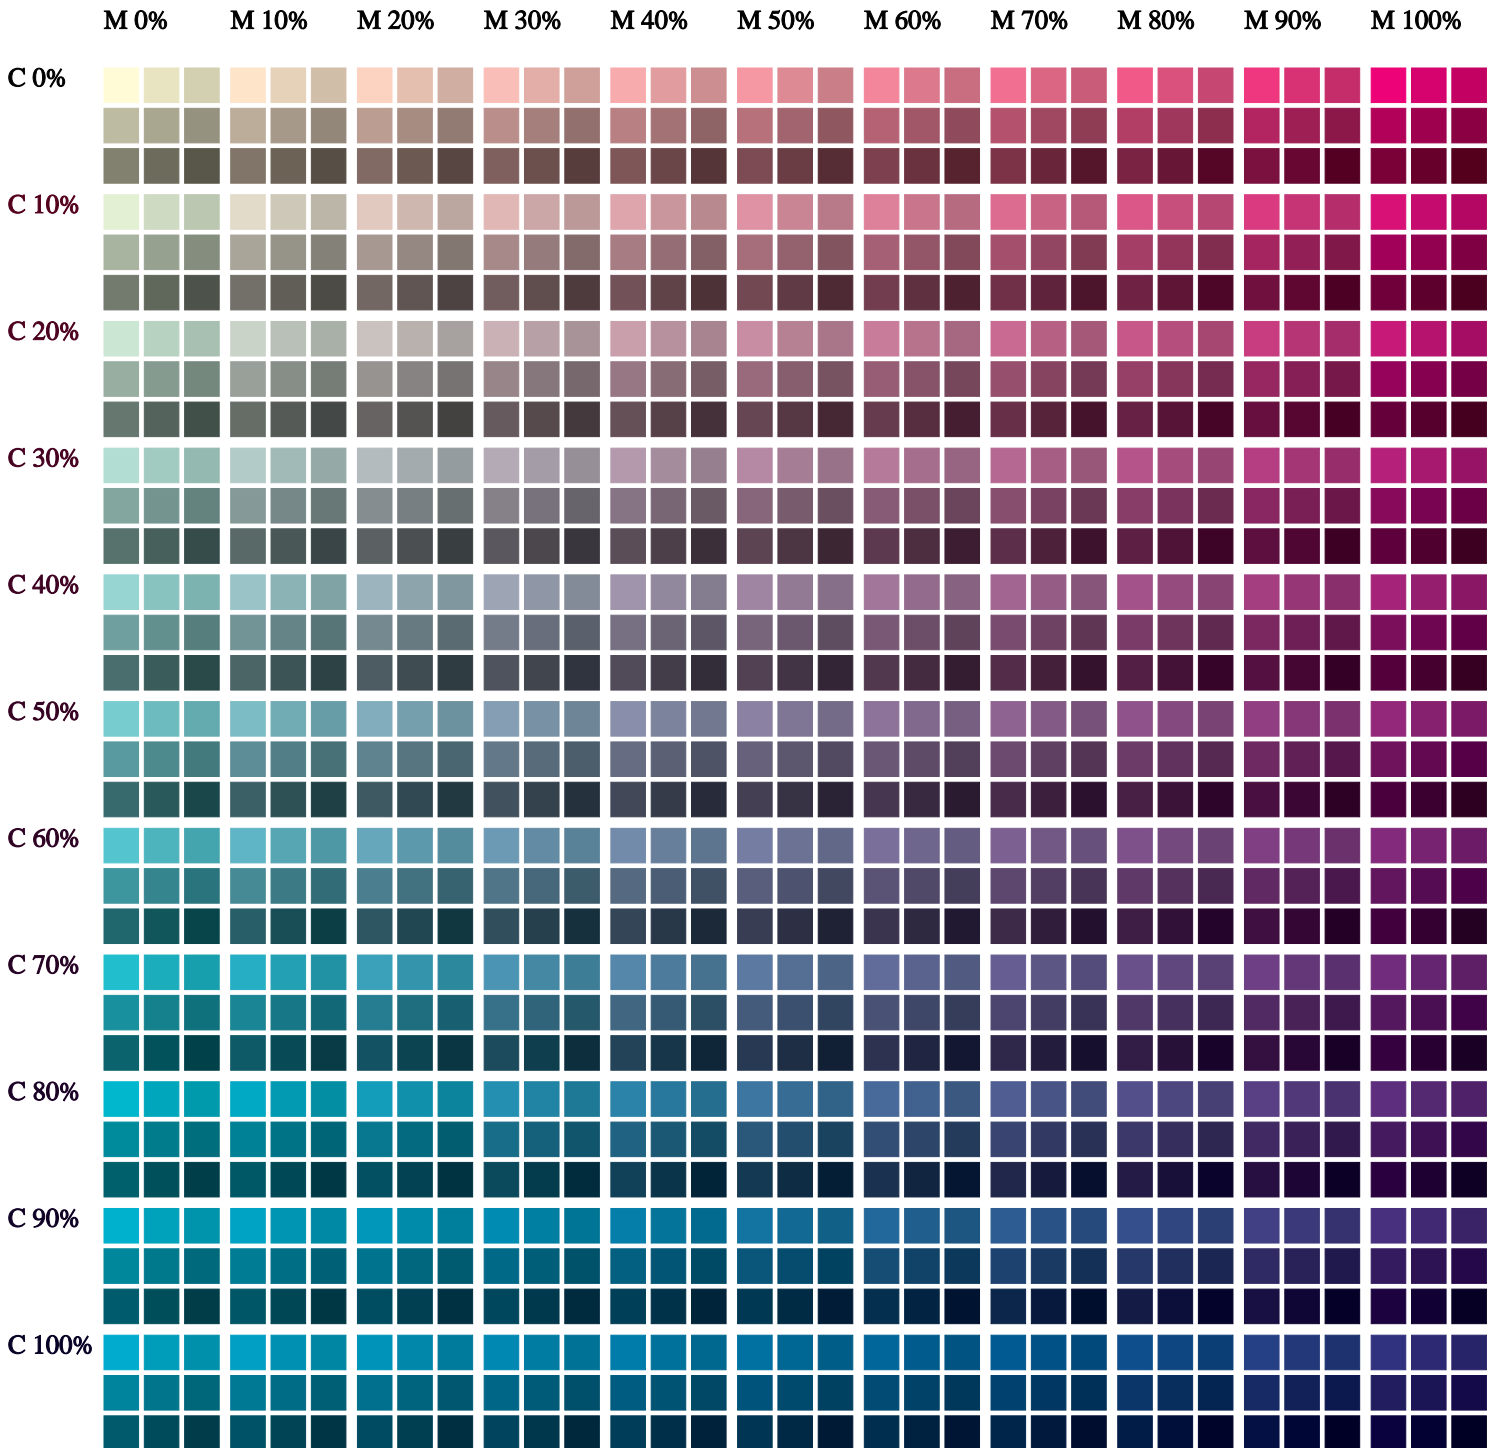

# CMYK Colors For Yellow 0%

Squares are increasing black levels, 0% to 90%

# CMYK Colors For Yellow 10%

Squares are increasing black levels, 0% to 90%

# CMYK Colors For Yellow 20%

Squares are increasing black levels, 0% to 90%

# CMYK Colors For Yellow 30%

Squares are increasing black levels, 0% to 90%