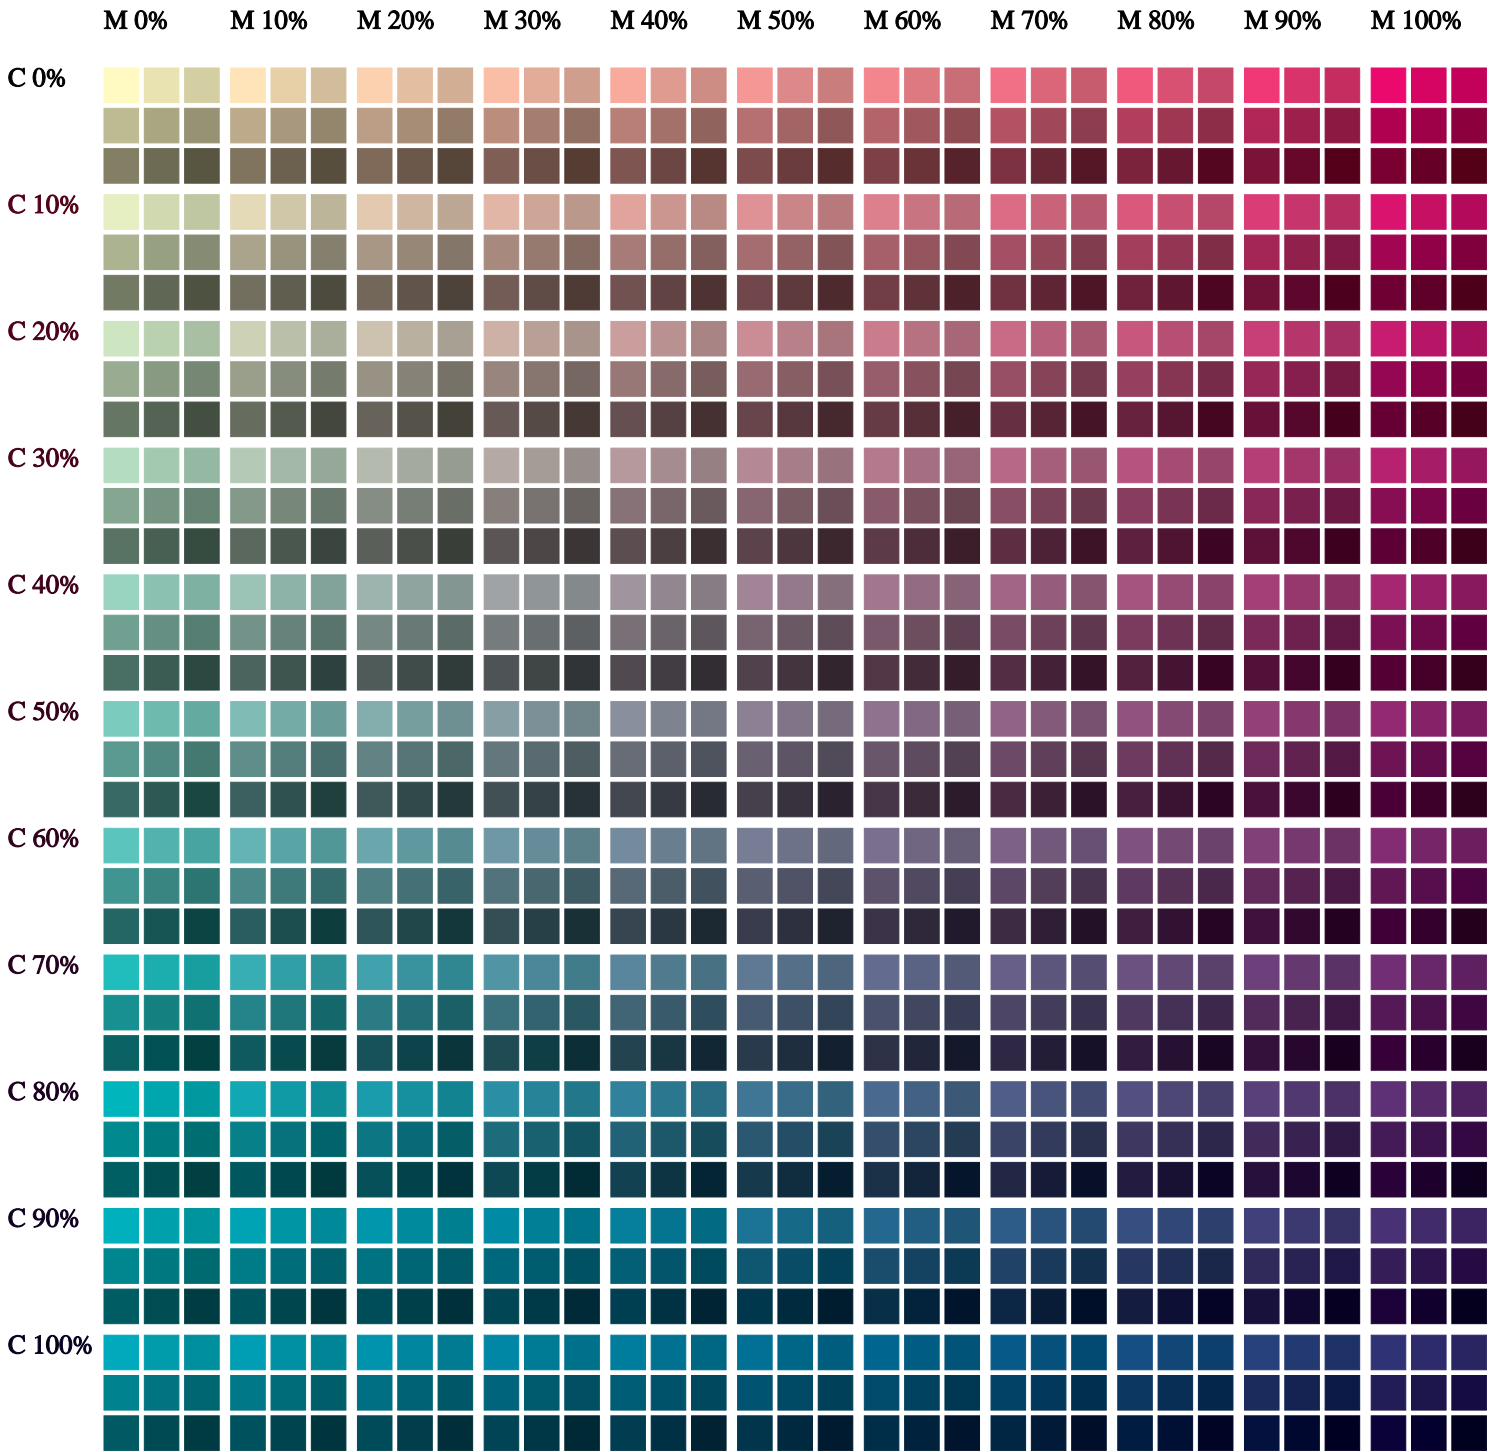

# CMYK Colors For Yellow 0%

Squares are increasing black levels, 0% to 90%

# CMYK Colors For Yellow 10%

Squares are increasing black levels, 0% to 90%

# CMYK Colors For Yellow 20%

Squares are increasing black levels, 0% to 90%

# CMYK Colors For Yellow 30%

Squares are increasing black levels, 0% to 90%