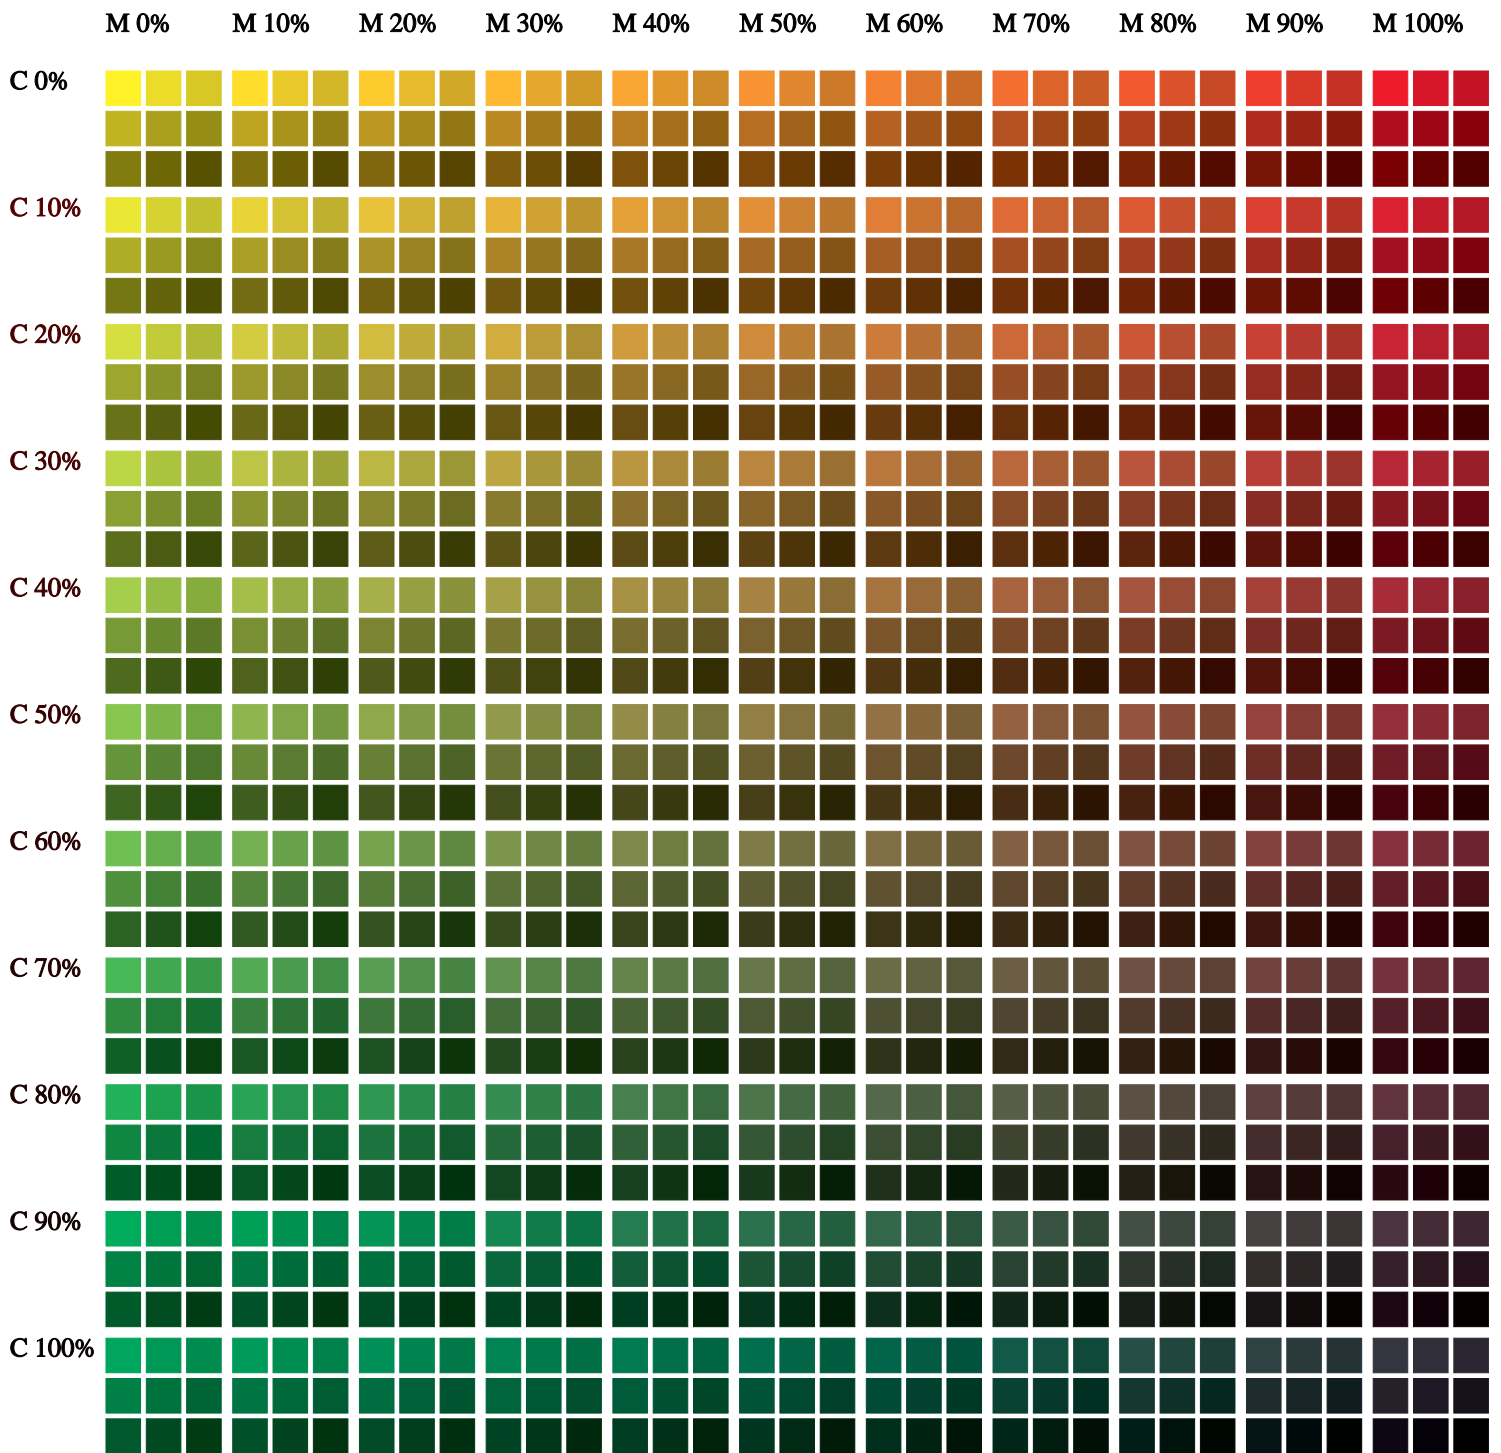

# CMYK Colors For Yellow 60%

Squares are increasing black levels, 0% to 90%

# CMYK Colors For Yellow 70%

Squares are increasing black levels, 0% to 90%

# CMYK Colors For Yellow 80%

Squares are increasing black levels, 0% to 90%

# CMYK Colors For Yellow 90%

Squares are increasing black levels, 0% to 90%