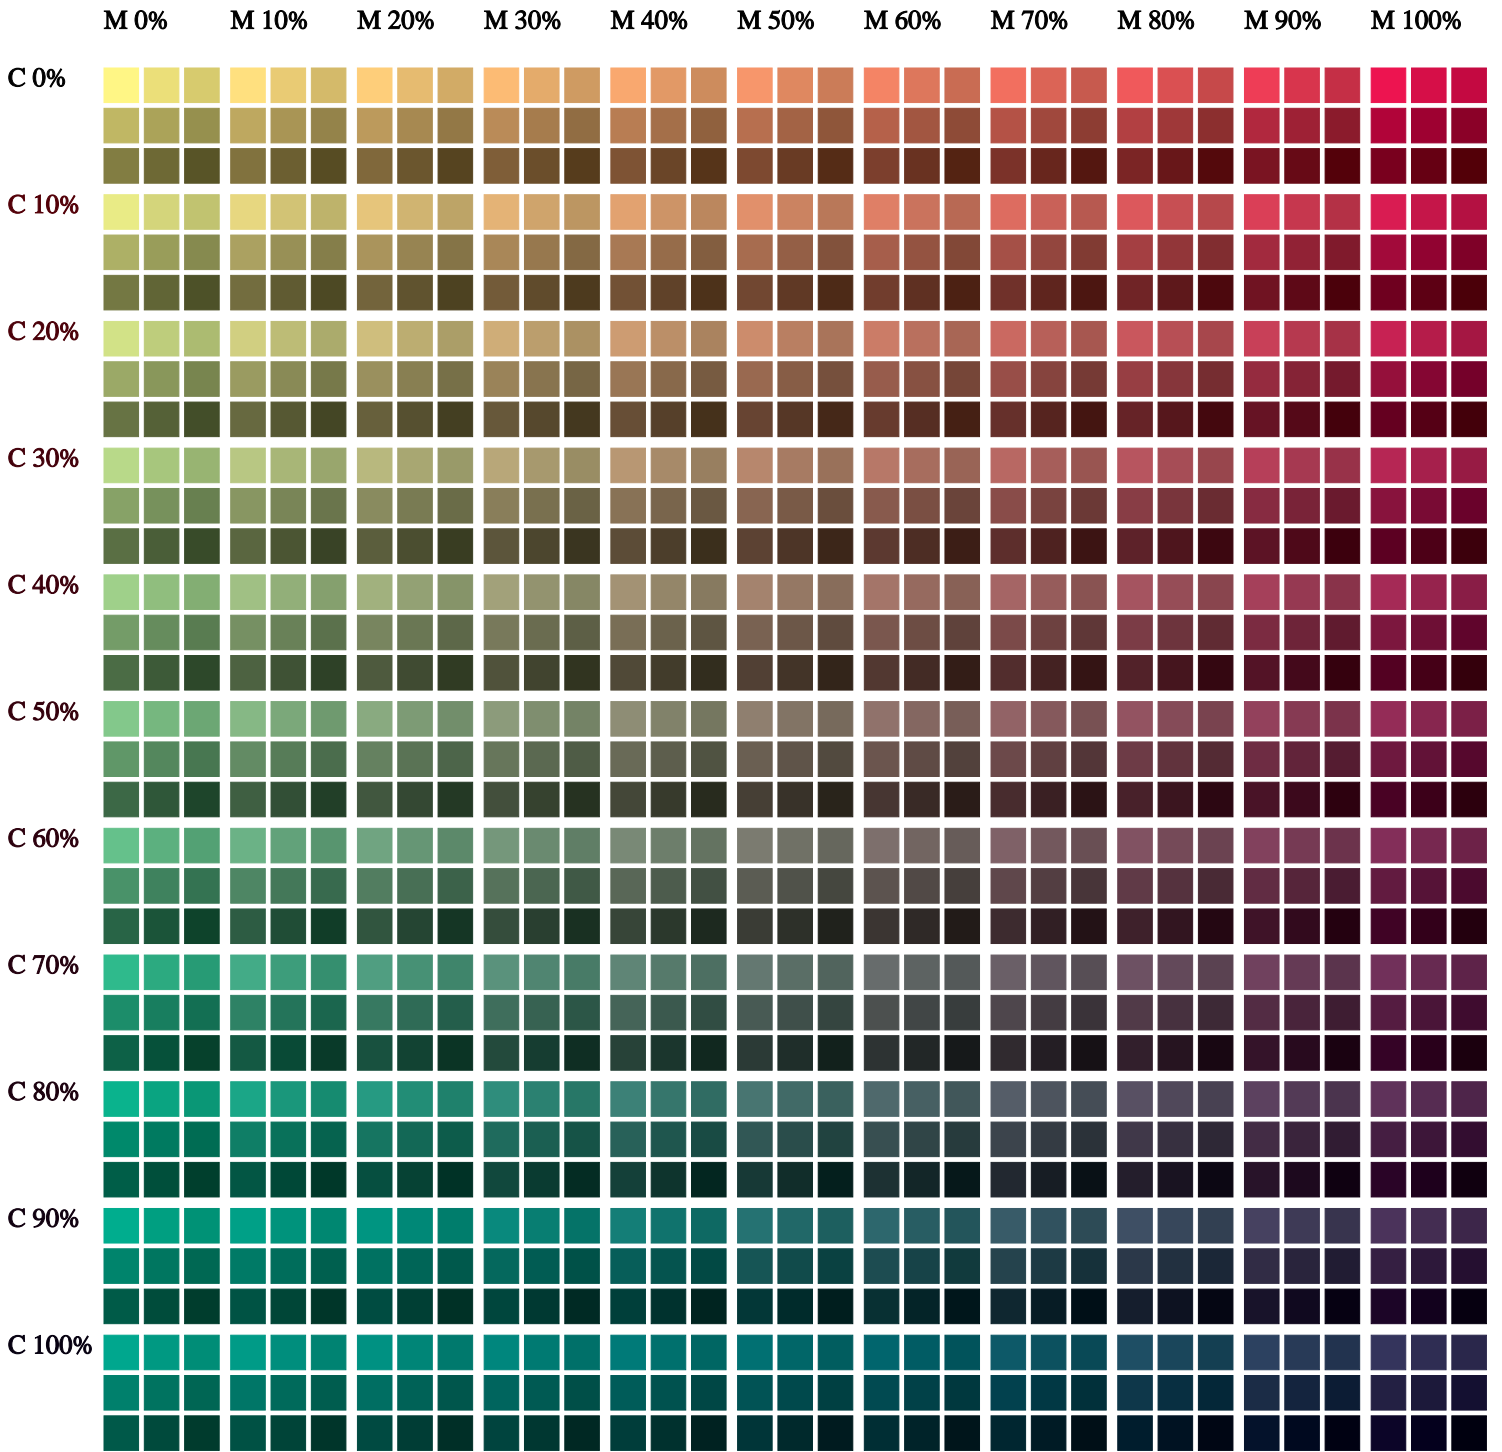

# CMYK Colors For Yellow 30%

Squares are increasing black levels, 0% to 90%

# CMYK Colors For Yellow 40%

Squares are increasing black levels, 0% to 90%

# CMYK Colors For Yellow 50%

Squares are increasing black levels, 0% to 90%

# CMYK Colors For Yellow 60%

Squares are increasing black levels, 0% to 90%