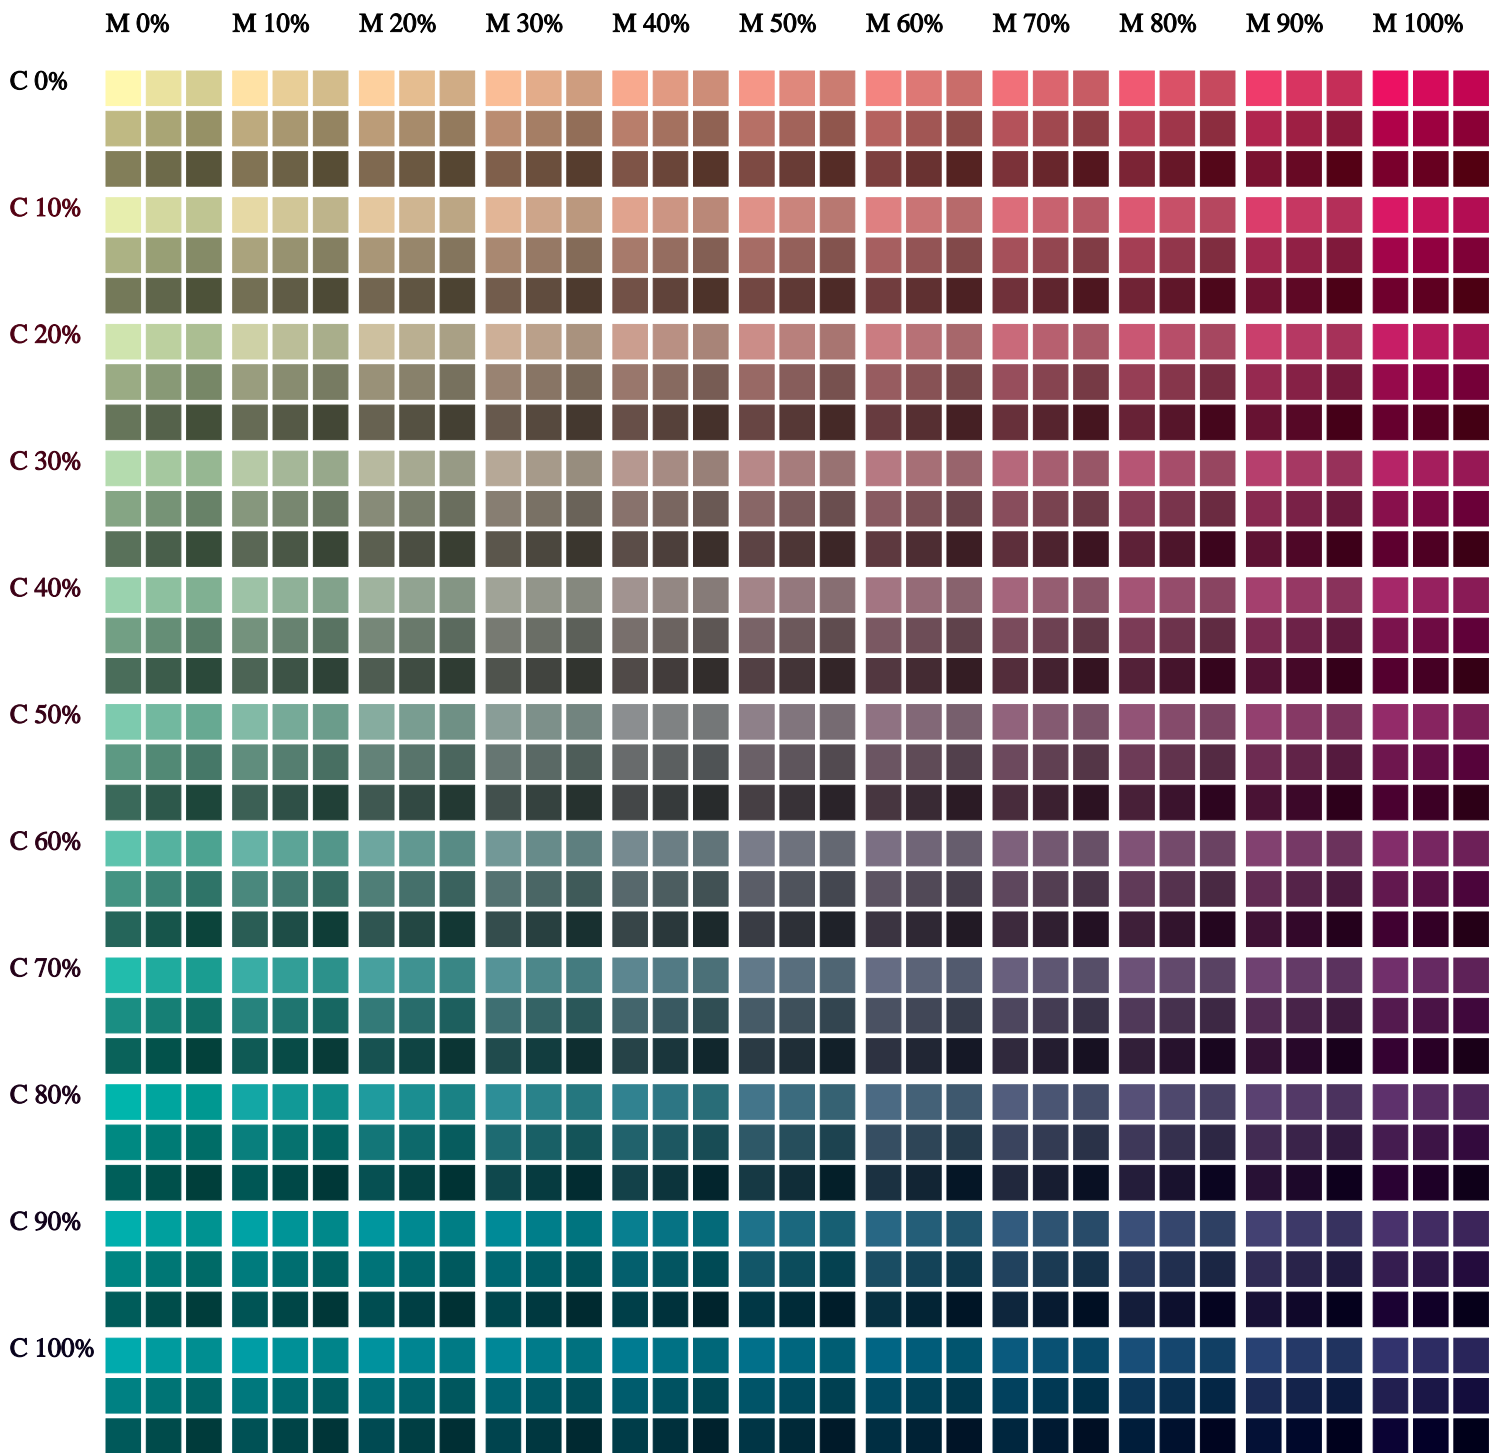

# CMYK Colors For Yellow 10%

Squares are increasing black levels, 0% to 90%

# CMYK Colors For Yellow 20%

Squares are increasing black levels, 0% to 90%

# CMYK Colors For Yellow 30%

Squares are increasing black levels, 0% to 90%

# CMYK Colors For Yellow 40%

Squares are increasing black levels, 0% to 90%