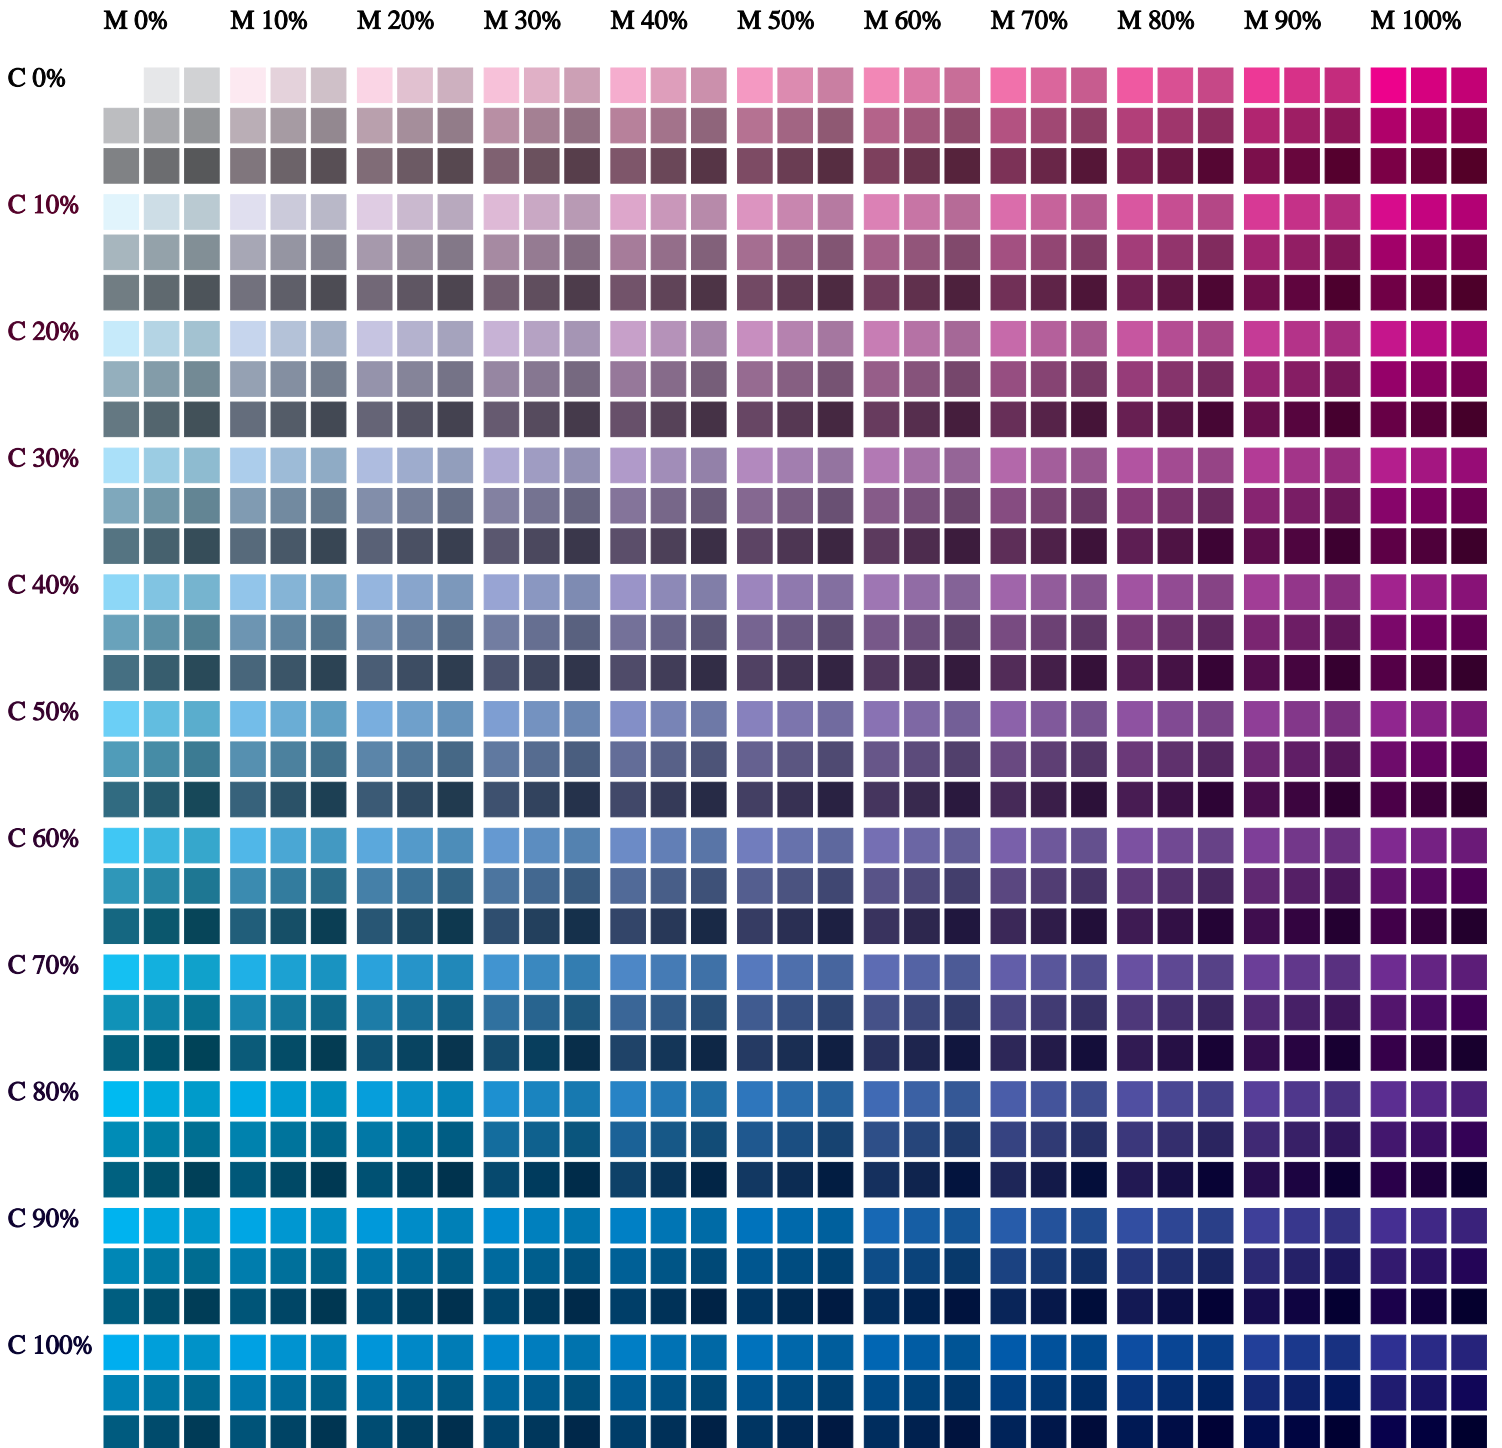

# CMYK Colors For Yellow 0%

Squares are increasing black levels, 0% to 90%

# CMYK Colors For Yellow 10%

Squares are increasing black levels, 0% to 90%

# CMYK Colors For Yellow 20%

Squares are increasing black levels, 0% to 90%

# CMYK Colors For Yellow 30%

Squares are increasing black levels, 0% to 90%