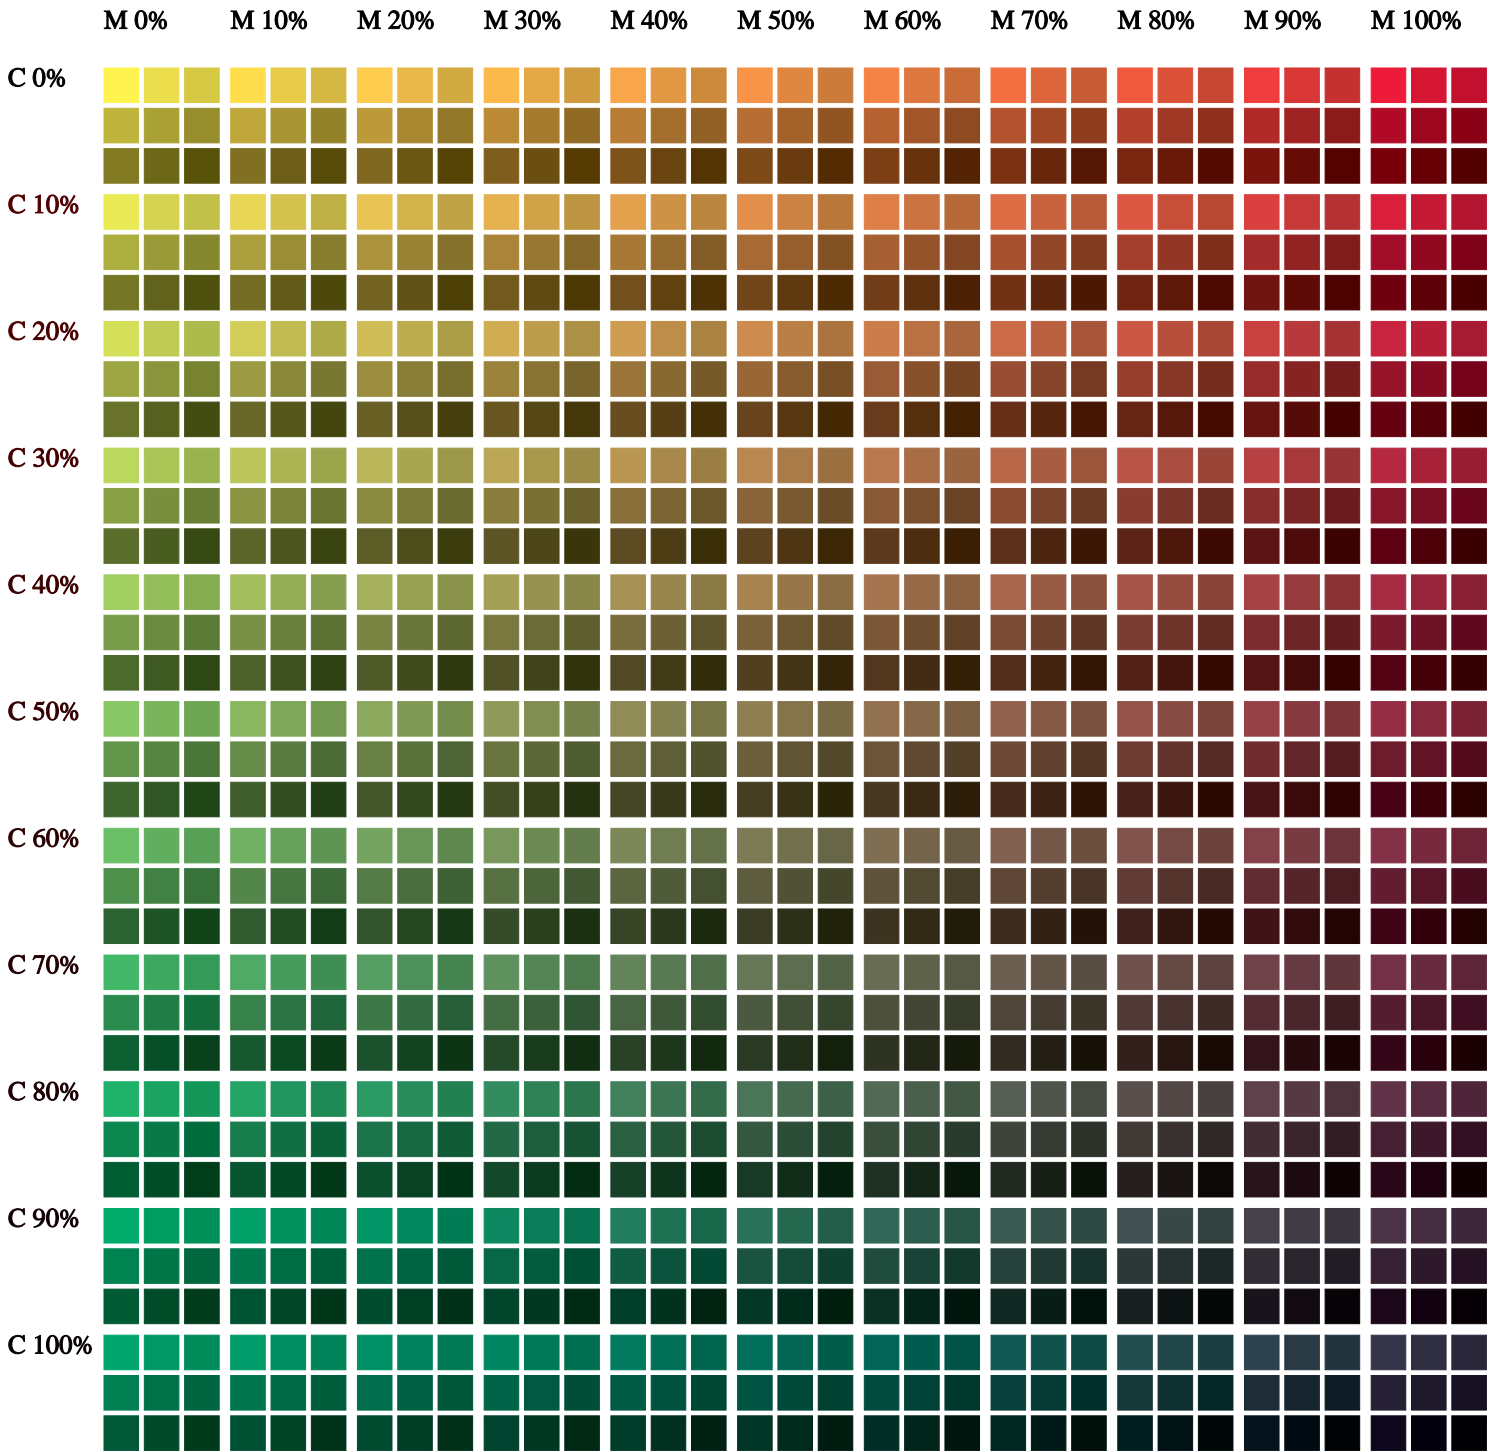

# CMYK Colors For Yellow 50%

Squares are increasing black levels, 0% to 90%

# CMYK Colors For Yellow 60%

Squares are increasing black levels, 0% to 90%

# CMYK Colors For Yellow 70%

Squares are increasing black levels, 0% to 90%

# CMYK Colors For Yellow 80%

Squares are increasing black levels, 0% to 90%