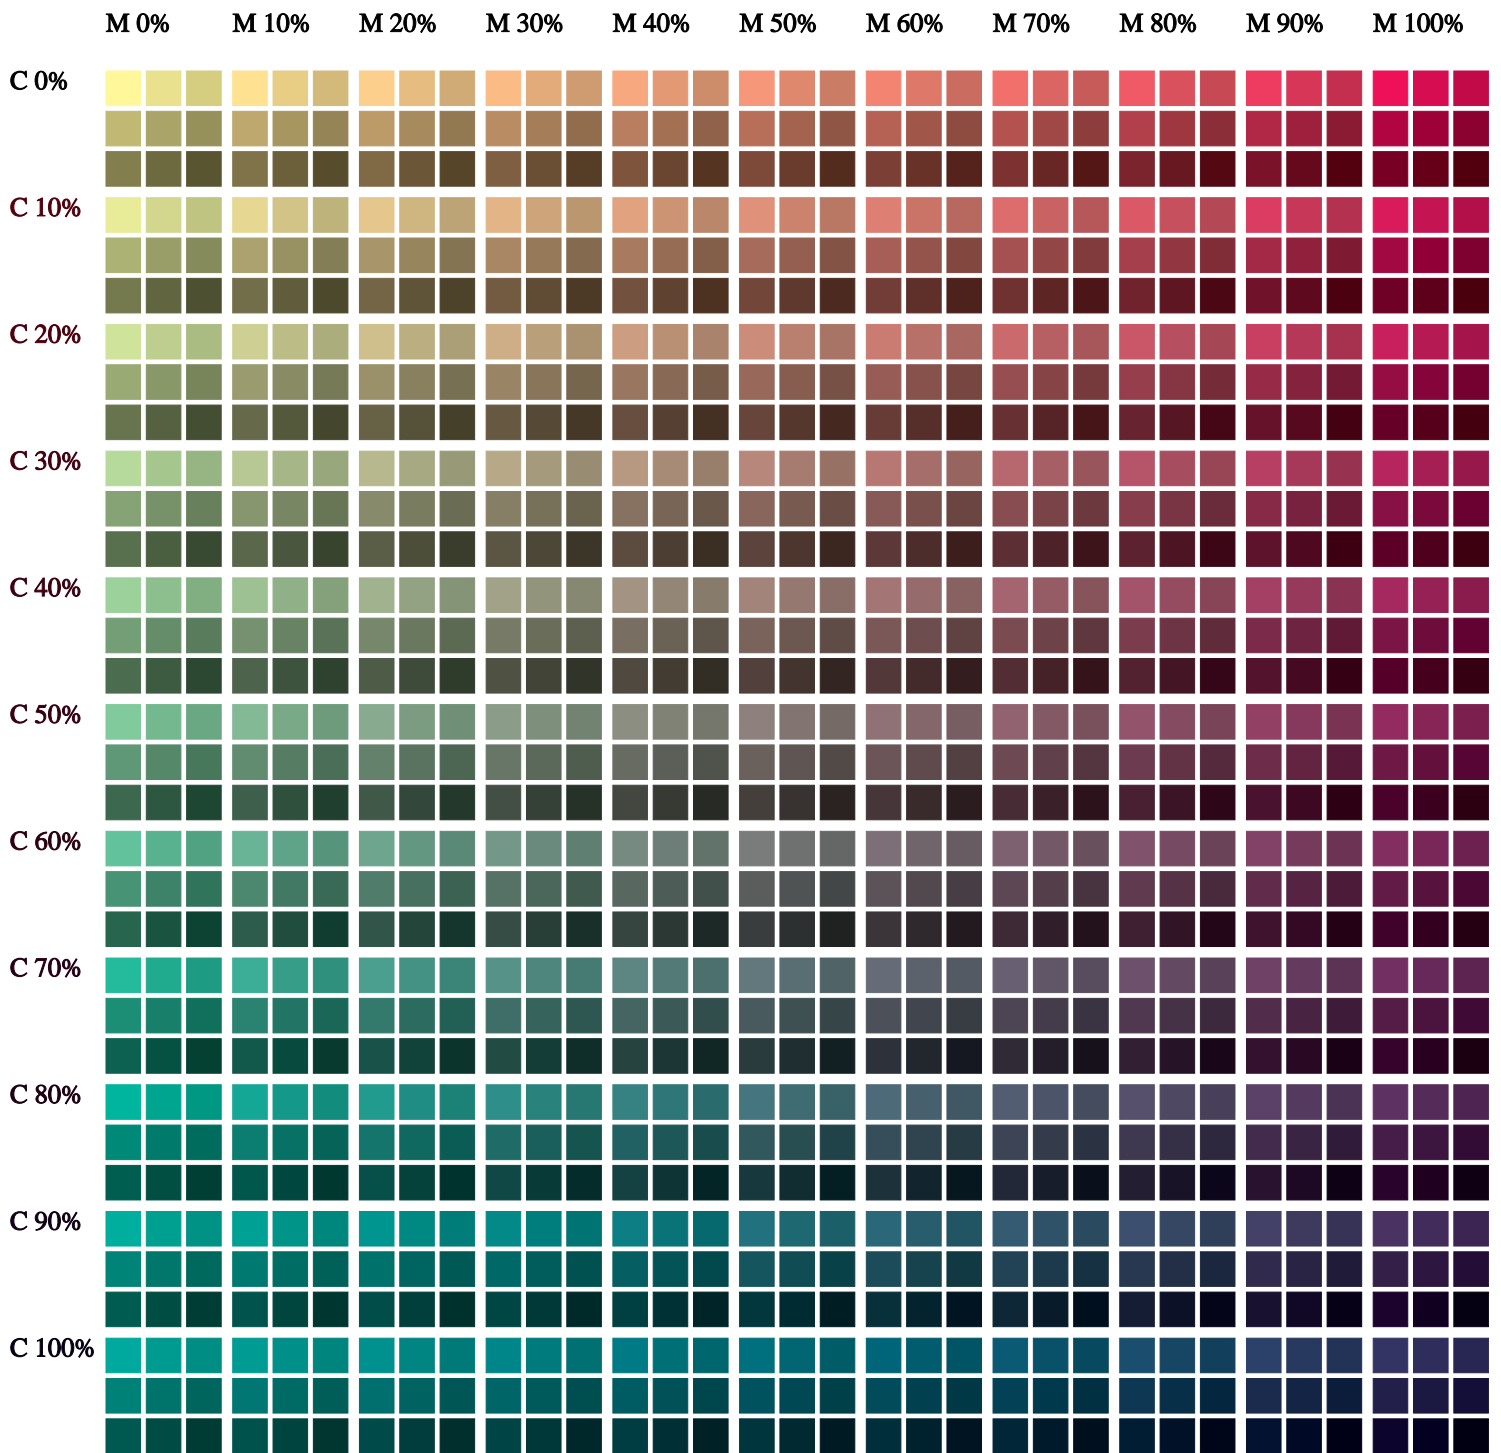

# CMYK Colors For Yellow 20%

Squares are increasing black levels, 0% to 90%

# CMYK Colors For Yellow 30%

Squares are increasing black levels, 0% to 90%

# CMYK Colors For Yellow 40%

Squares are increasing black levels, 0% to 90%

# CMYK Colors For Yellow 50%

Squares are increasing black levels, 0% to 90%