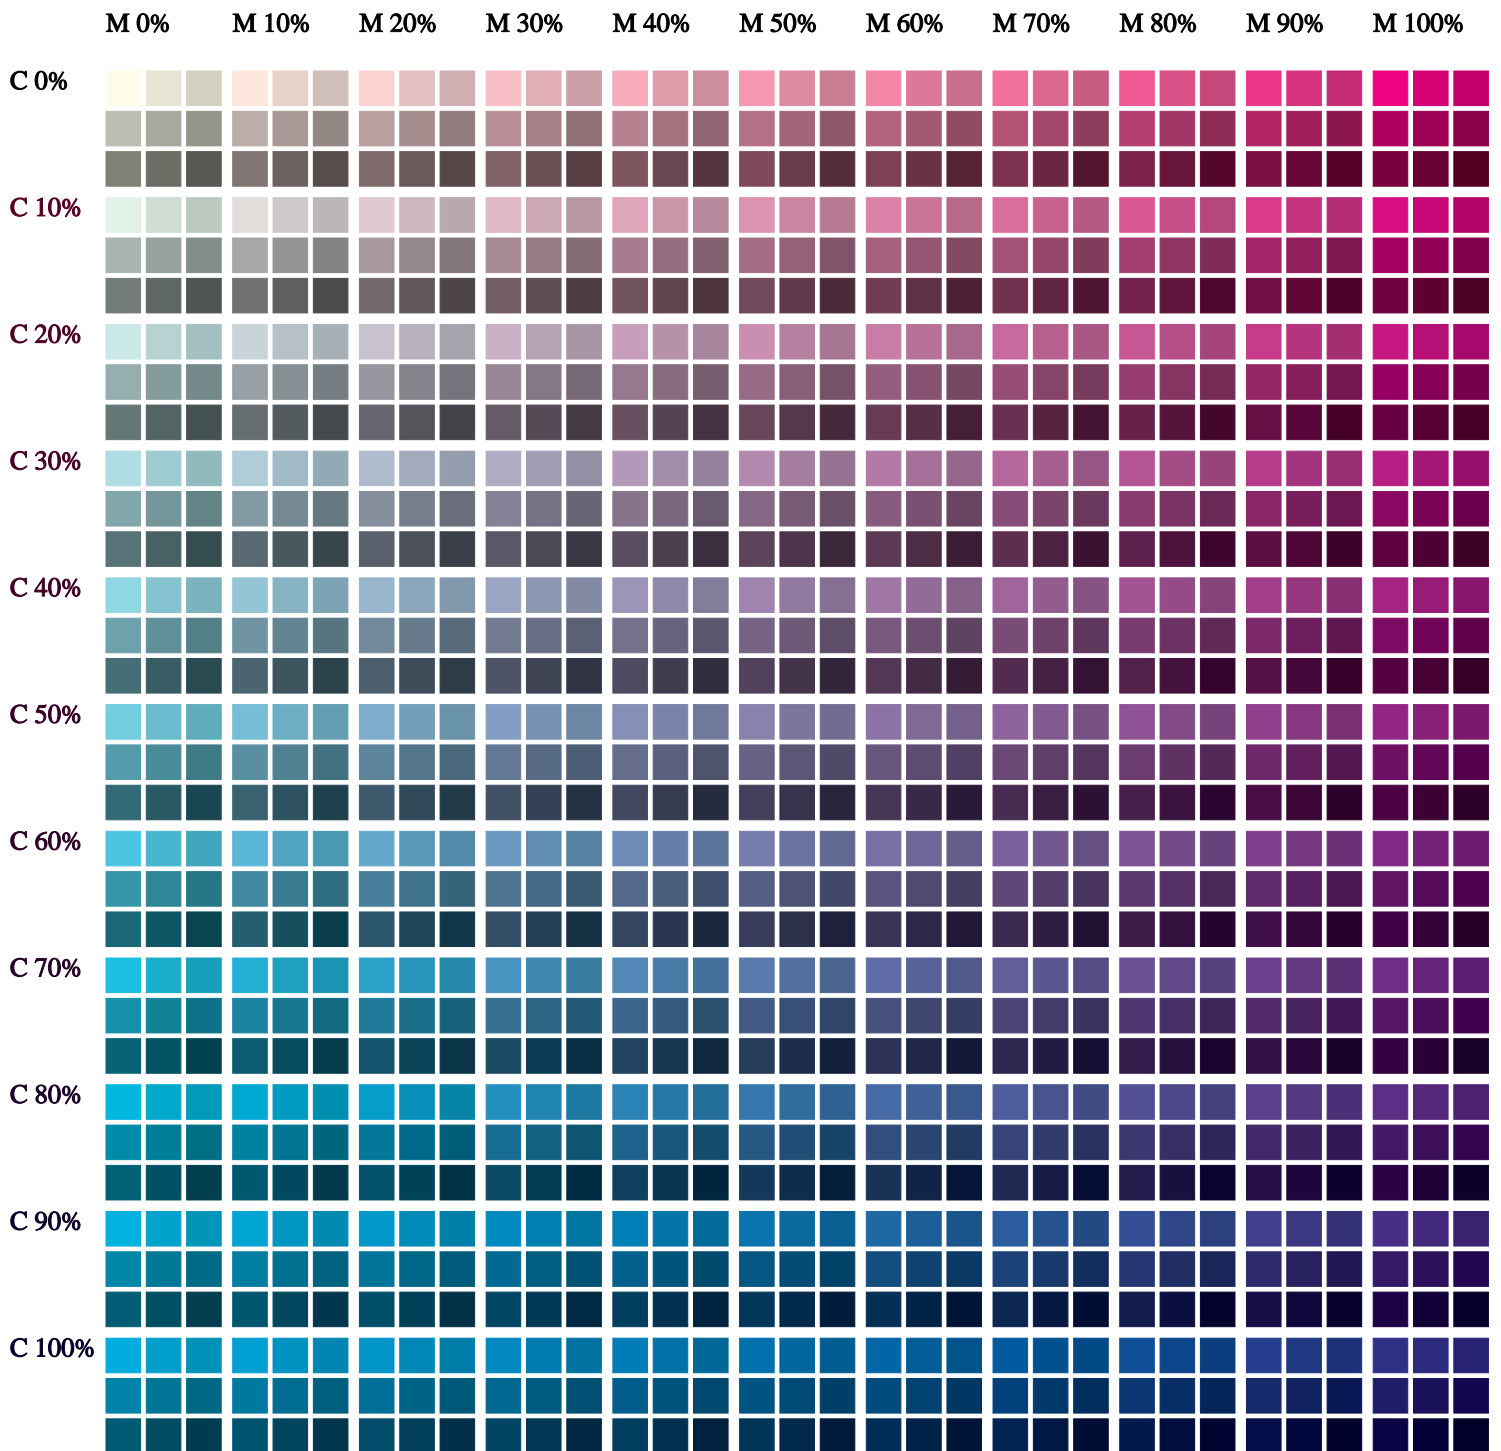

# CMYK Colors For Yellow 0%

Squares are increasing black levels, 0% to 90%

# CMYK Colors For Yellow 10%

Squares are increasing black levels, 0% to 90%

# CMYK Colors For Yellow 20%

Squares are increasing black levels, 0% to 90%

# CMYK Colors For Yellow 30%

Squares are increasing black levels, 0% to 90%